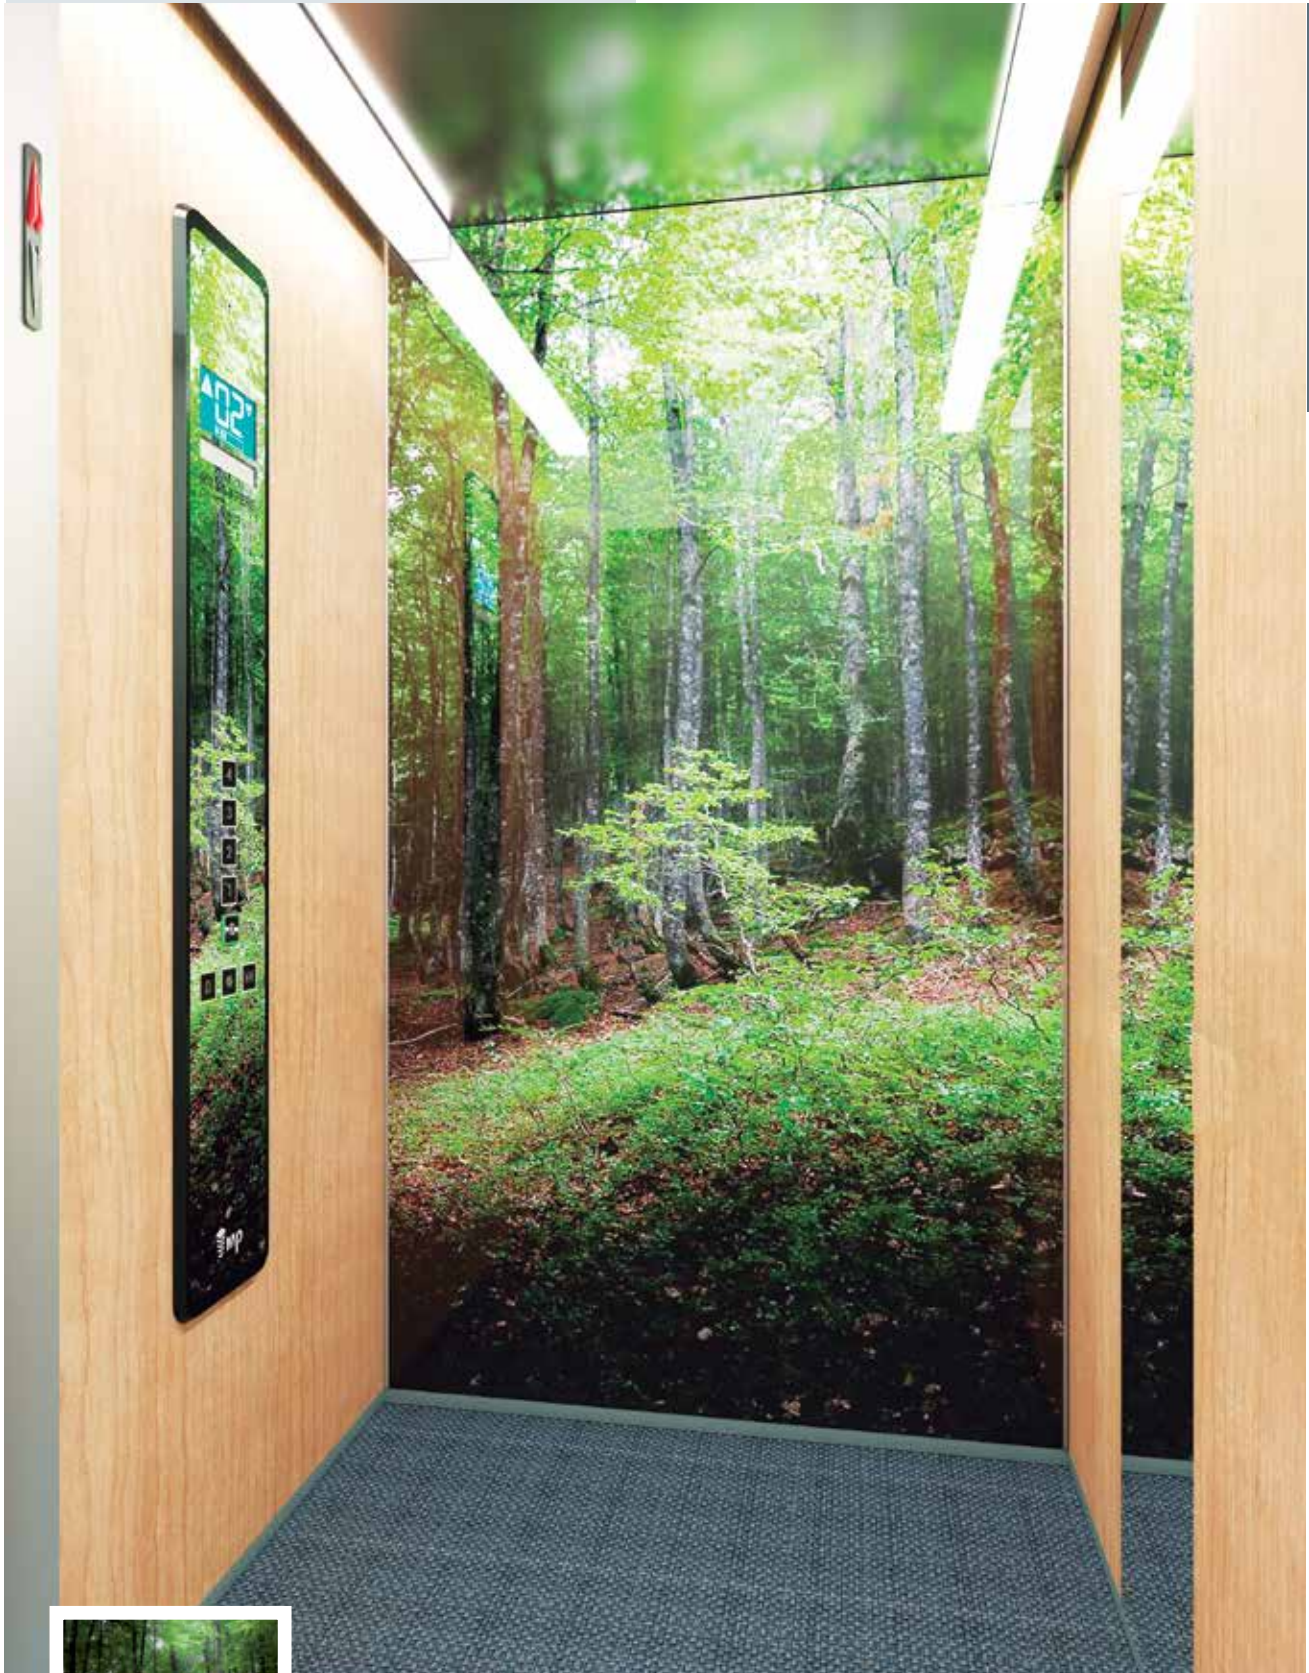

WALL: AI1 | ATTACHED WALL PANEL: NA04 Olmo | FLOOR: R59 Vinyl Stone Grey Concrete | CEILING: L61 | MIRROR: Width of Panel
OPERATING PANEL FRAME: AL04 Black | OPERATING PANEL: FUSION JL AI1 | DISPLAY: LCD | HANDRAIL: P13X12 | SKIRTING: AL12 Natural

AMBIENTUM

Customised walls with coloured glass panels or printed photos

Range JL | Finish AI1

These finishes are shown in the photo below

mpCARevolution

OTHER FINISHES