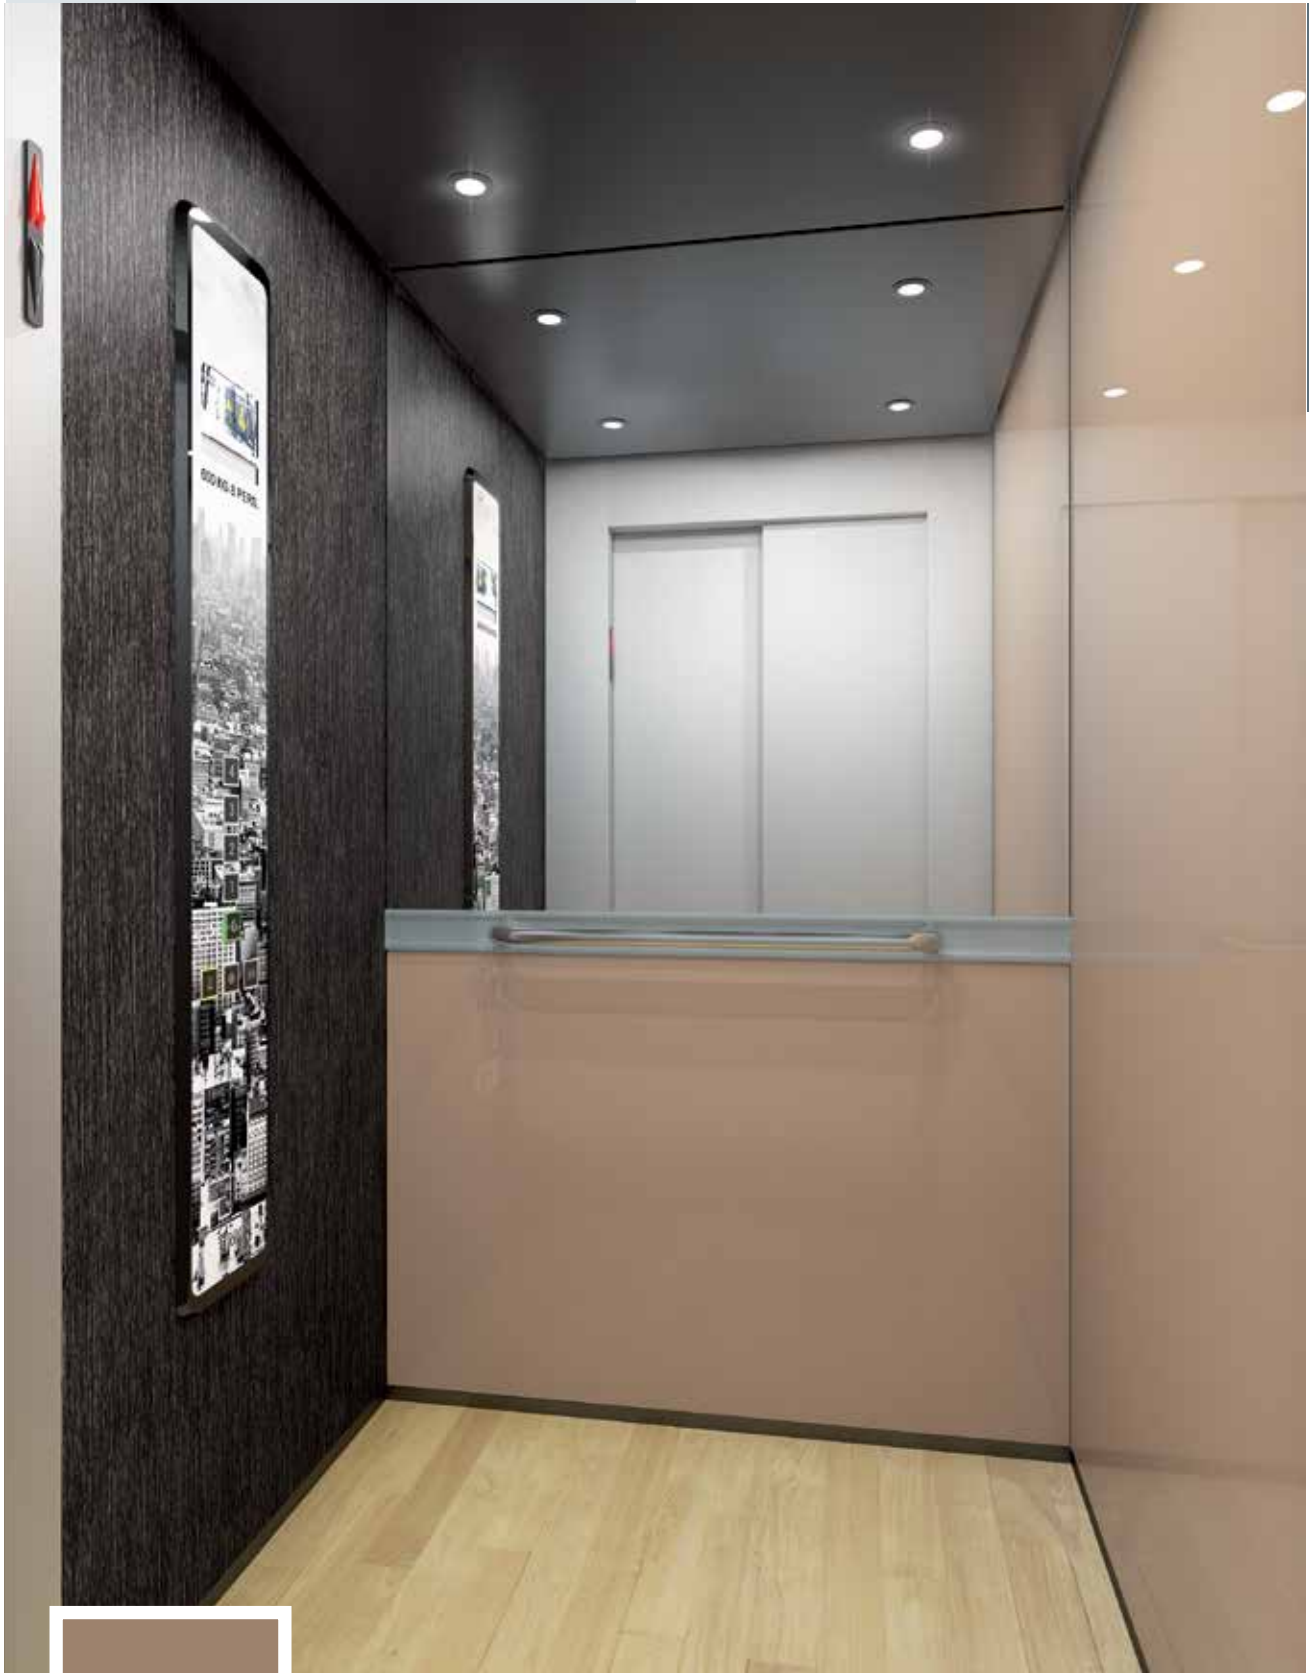

WALL: AC8 | ATTACHED WALL PANEL: NA01 Oak Nature | FLOOR: R42 Vinyl Oak | CEILING: L40 | MIRROR: Partial | OPERATING PANEL FRAME: AL04 Black | OPERATING PANEL: FUSION JL A12 | DISPLAY: TFT | HANDRAIL: P13X12 | SKIRTING: AL04 Black

AMBIENTUM

Customised walls with coloured glass panels or printed photos

Range **color** Finish **AC8**

These finishes are shown in the photo below

MP CARevolution

WALL: AC8

AC1

AC2

AC3

AC4

AC5

AC6

AC7

OTHER FINISHES