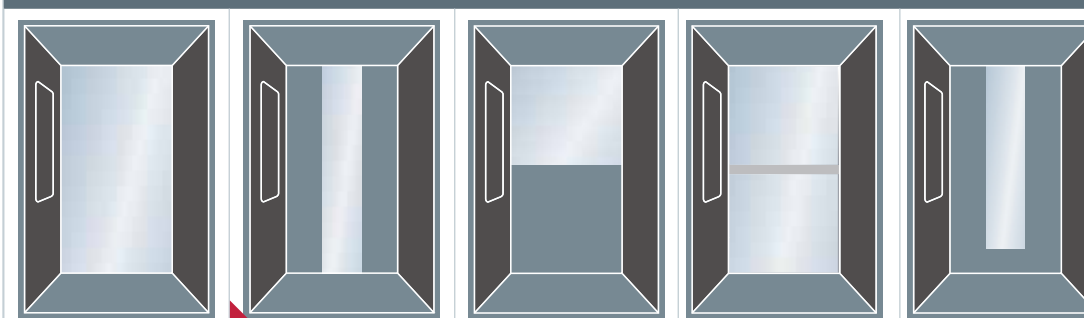

ANTIBACTERIAL RUBBER

MIRRORS

Full-Length | Slat Width | Partial | Full-Length with Strip | Partial Slat Width

mp

infinitylifts

Aesthetic renewal:

- New materials
- New FUSION OPERATING PANEL
- New Impulse button
- New lighting systems
- STANDARD